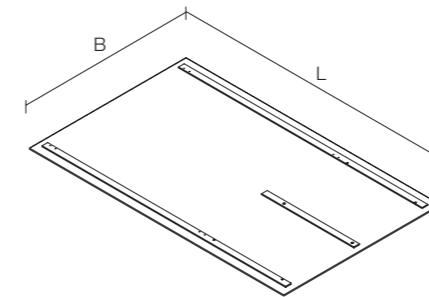

Code	dimension (mm)	min. order (nr)	qty/box (nr)	Kg/box
KV7682xx.001	1380x850x6	1	1	-
KV7682xx.002	1600x850x6	1	1	-
KV7682xx.003	1200x850x6	1	1	-
KV7690xx.001	1380x850x6	1	1	-
KV7690xx.003	1200x850x6	1	1	-
KV7690xx.002	1600x850x6	1	1	-

T7682 - T7692

Struttura allungabile predisposta per piano in vetro sp. 6 mm.
Prolunga compresa (nobilitato grigio).
Extensible structure provided for glass top 6 mm thick.
Extension included (grey-coated).