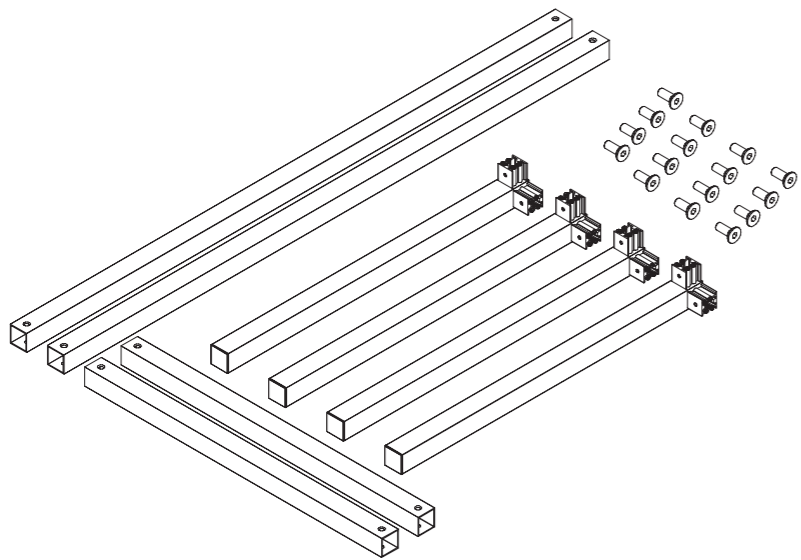

PER LE STRUTTURE NELLA VERSIONE ALLUNGABILE VENGONO FORNITI GLI ELEMENTI PER IL FISSAGGIO PROLUNGA.

LE VITI DI FISSAGGIO SONO IN ACCIAIO INOX.

The new SCILM TABLE PROGRAM is conceived to satisfy the need of furniture that mix up to date design to quality materials, luxury details and extreme versatility.

All tables and table frames can be fixed or extensible. The extensible table frames are supplied with all the needed components. Screws are in stainless steel.

TAVOLI TABLES

RAPIDO MOUNTING SYSTEM

MAKE IT EASY

SCHEDA TECNICA TECHNICAL DATA

RAPIDO

SEZIONE GAMBA
LEG SECTION

Scale 1:1

DIMENSIONI
DIMENSIONS

DIMENSIONI IN MM / SIZE IN mm

RAPIDO RAPIDO table

T7680 - T7690

Struttura fissa completa di piano in vetro sp. 6 mm.
Fixed structure with glass top 6 mm thick.

Code	dimension (mm)	min. order (nr)	qty/box (nr)	Kg/box
T7680xxx.011	1380x850x740	1	1	-
T7680xxx.012	1600x850x740	1	1	-
T7680xxx.013	1200x850x740	1	1	-
T7680xxx.014	1800x850x740	1	1	-
T7690xxx.001	1380x850x740	1	1	-
T7690xxx.002	1600x850x740	1	1	-
T7690xxx.003	1200x850x740	1	1	-
T7690xxx.004	1800x850x740	1	1	-