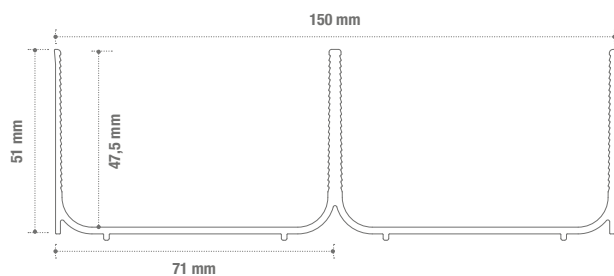

It is available in 3 different finishes and equipped with plastic end caps and dividers in matching colour that can be placed as needed thanks to an innovative snap-fit system.

EXAMPLE 1

DRAWER SIZE: 600mm

SPECIFICHE E CARATTERISTICHE — SPECIFICATIONS AND FEATURES

EXAMPLE 2

DRAWER SIZE: 600mm

EXAMPLE 3

DRAWER SIZE: 600mm

EXAMPLE 4

DRAWER SIZE: 900mm

EXAMPLE 5

DRAWER SIZE: 900mm

DIMENSIONI — DIMENSIONS

PROFILO PORTAPOSATE DOPPIO IN ALLUMINIO
DOUBLE DRAWER DIVIDER IN ALUMINIUM

ART.5500

PROFILO PORTAPOSATE SINGOLO IN ALLUMINIO
SINGLE DRAWER DIVIDER IN ALUMINIUM

ART.5501