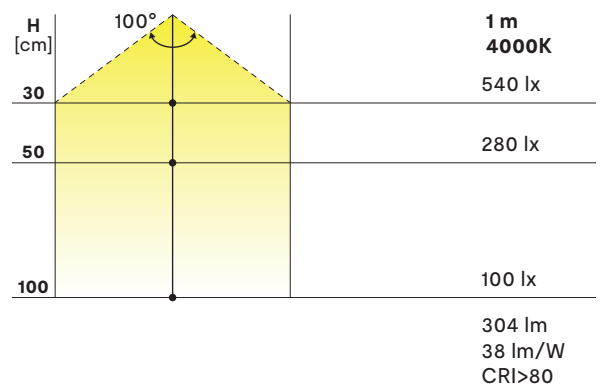

MINI OCTOPUS

Superficie / empotrado

Mini Octopus es un perfil en silicona flexible que permite resaltar las formas y los contornos de los muebles y crear líneas de luz difusa y homogénea de sólo 4 mm de ancho. Los rollos se pueden cortar e instalar a presión sobre el material fresado, los accesorios clip (no incluidos) permiten la aplicación en apoyo. La versión IP65 se puede instalar en lugares con alta humedad. La Fuente LED está disponible con una temperatura de color natural (4000 K) o caliente (3000 K).