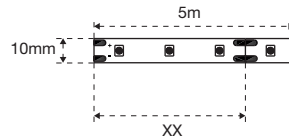

LED STRIP 24 V EDC 120 + 120 LED/m (Max 2,8 m)

12808860001AHD 24 V DC 13,0 W/m xx = 25 mm 3000-4000K

EMOTION DUAL COLOR
The colour temperature varies from 'warm' to 'natural' white (3000-4000K)

EMOTION JUMPER

12605020000
24 V DC
50 mm

CONTROL SYSTEMS

SMART SYSTEM
Easy wireless controller.
→ 180

IR DC/DC
Very low voltage controller.
→ 188

RADIO SWITCH
Radio controller.
→ 188

POWER SUPPLIES

12507760001
Max 15 W
0.625 A

12505500002
Max 45 W
1.875 A

CONNECTION CORD

12603920000
24 V DC
3 m

LED STRIP 24 V "G" 72 LED/m (Max 4,6 m)

12808190000NW 24 V DC 7,8 W/m xx = 42 mm 3000K

12808190000NN 4000K

12808190000NC 5000K

LED STRIP 24 V "C" 108 LED/m (Max 3,1 m)

12808180000MW 24 V DC 11,7 W/m xx = 27,8 mm 3000K

12808180000MN 4000K

12808180000MC 5000K

LED STRIP 24 V "E" 156 LED/m (Max 2,1 m)

12807430000IW 24 V DC 16,9 W/m xx = 19,2 mm 3000K

12807430000IN 4000K

12807430000IC 5000K

CONTROL SYSTEMS

SMART SYSTEM
Easy wireless controller.
→ 180

IR DC/DC
Very low voltage controller.
→ 188

RADIO SWITCH
Radio controller.
→ 188

POWER SUPPLIES

12507760001
Max 15 W
0.625 A

12505500002
Max 45 W
1.875 A

CONNECTION CORD

12603920000
24 V DC
3 m