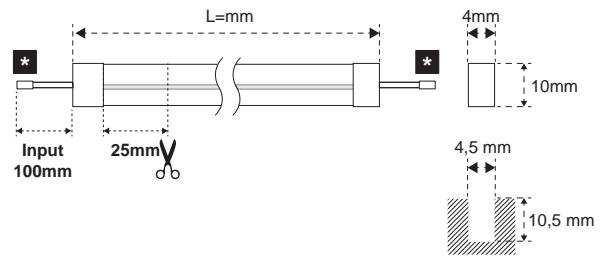

MINI OCTOPUS IP65

29000080101ZN	12 V DC	8 W	6 m	1 input	4000K
29000080101ZW					3000K

ACCESSORIES

13200310000
15 x clips
for surface
mounting

13201950000
3 x clips
for surface
mounting

INCLUDED
3 m connection
cord
1 x input

INCLUDED
Glue and
caps for IP
connection

CONTROL SYSTEMS

SMART SYSTEM
Easy wireless
controller.
→ 180

IR DC/DC
Very low voltage
controller.
→ 188

RADIO SWITCH
Radio
controller.
→ 188

POWER SUPPLIES

12507730002
Max 15 W
1.25 A

12505460004
Max 45 W
3.75 A