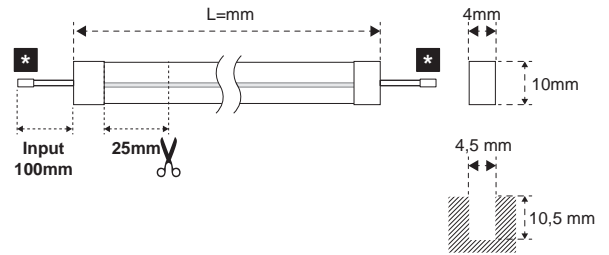

MINI OCTOPUS EDC

29000010101ZD	12 V DC	10 W	1 m	1 input	3000-4000K
29000020101ZD	12 V DC	30 W	3 m	2 input	3000-4000K
29000030101ZD	12 V DC	60 W	6 m	2 input	3000-4000K

EMOTION DUAL COLOR
The colour temperature varies from 'warm' to 'natural' white (3000-4000K).
Emotion jumper included.

ACCESSORIES

13200310000
15 x clips
for surface
mounting

13201950000
3 x clips
for surface
mounting

INCLUDED
3 m connection
cord
1 x input

CONTROL SYSTEMS

SMART SYSTEM
Easy wireless
controller.
→ 180

IR DC/DC
Very low voltage
controller.
→ 188

RADIO SWITCH
Radio
controller.
→ 188

POWER SUPPLIES

12507730002
Max 15 W
1.25 A

12505460004
Max 45 W
3.75 A

MINI OCTOPUS

29000010101ZN	12 V DC	8 W	1 m	1 input	4000K
29000010101ZW					3000K
29000020101ZN	12 V DC	24 W	3 m	2 input	4000K
29000020101ZW					3000K
29000030101ZN	12 V DC	48 W	6 m	2 input	4000K
29000030101ZW					3000K

ACCESSORIES

13200310000
15 x clips
for surface
mounting

13201950000
3 x clips
for surface
mounting

INCLUDED
3 m connection
cord
1 x input

CONTROL SYSTEMS

SMART SYSTEM
Easy wireless
controller.
→ 180

IR DC/DC
Very low voltage
controller.
→ 188

RADIO SWITCH
Radio
controller.
→ 188

POWER SUPPLIES

12507730002
Max 15 W
1.25 A

12505460004
Max 45 W
3.75 A