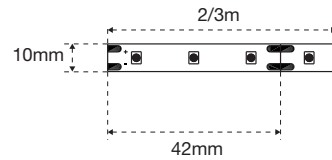

LED STRIP 12 V "G" 72 LED/m (Max 4,6 m)

12810040000GW	12 V DC	7,8 W/m	xx = 42 mm	3000K
12810040000GN				4000K

ACCESSORIES

12417810001
25 clips and
screw + 2
endcaps

CONTROL SYSTEMS

SMART SYSTEM
Easy wireless
controller.
→ 180

IR DC/DC
Very low voltage
controller.
→ 188

RADIO SWITCH
Radio
controller.
→ 188

POWER SUPPLIES

12507730002
Max 15 W
1.25 A

12505460004
Max 45 W
3.75 A

12603960000
12 V DC
3 m

CONNECTION CORD